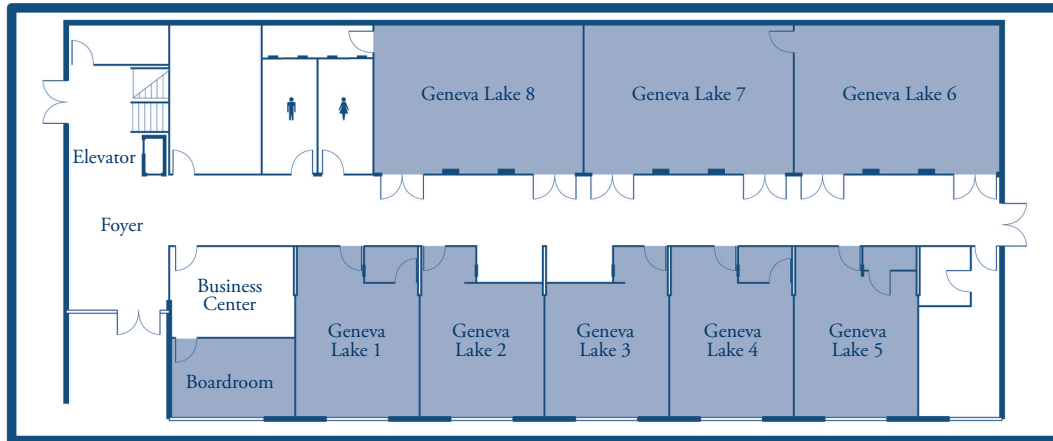

MAP KEY

- A. The Waterfront (lower level)
- B. Waterfront Gift Shops and Business Center (lower level)
- C. Harbor Ballrooms (upper level)
- D. 240°West/Bar West (upper level)
- E. Porto (upper level)
- F. Café Latte (upper level)
- G. Geneva Lake Meeting Rooms and Business Center (lower level)
- H-J. Marina Rooms 1(H), 2(I), 3(J) (upper level)

Harbor Lawn / Patio

Meeting / Conference / Wedding Space