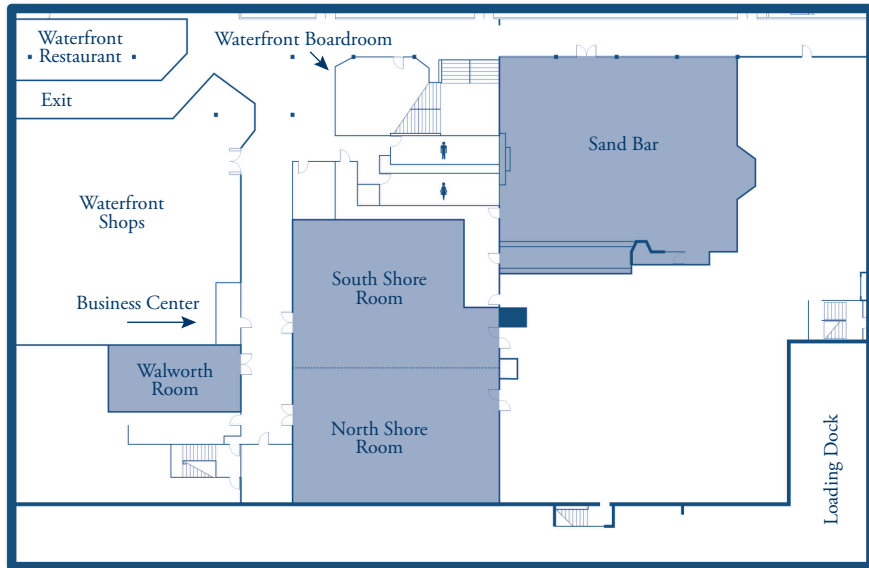

MAP KEY

- A. The Waterfront (lower level)
- B. Waterfront Gift Shops and Business Center (lower level)
- C. Harbor Ballrooms (upper level)
- D. 240°West/Bar West (upper level)
- E. Porto (upper level)
- F. Café Latte (upper level)
- G. Geneva Lake Meeting Rooms and Business Center (lower level)
- H-J. Marina Rooms 1(H), 2(I), 3(J) (upper level)

Harbor Lawn / Patio

Meeting / Conference / Wedding Space