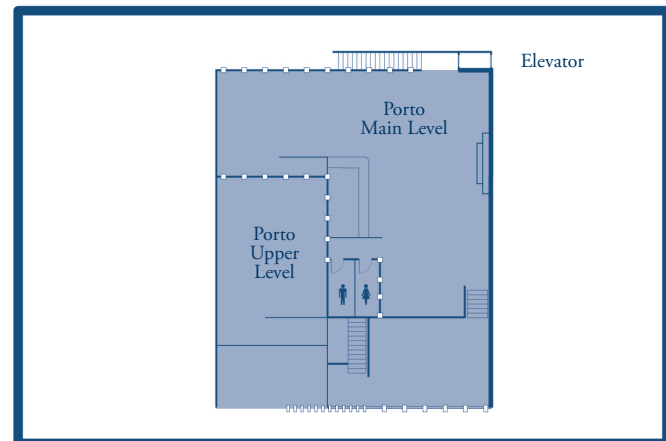

MAP KEY

- A. The Waterfront (lower level)
- B. Waterfront Gift Shops and Business Center (lower level)
- C. Harbor Ballrooms (upper level)
- D. 240°West/Bar West (upper level)
- E. Porto (upper level)
- F. Café Latte (upper level)
- G. Geneva Lake Meeting Rooms and Business Center (lower level)
- H-J. Marina Rooms 1(H), 2(I), 3(J) (upper level)

Harbor Lawn / Patio

Meeting / Conference / Wedding Space