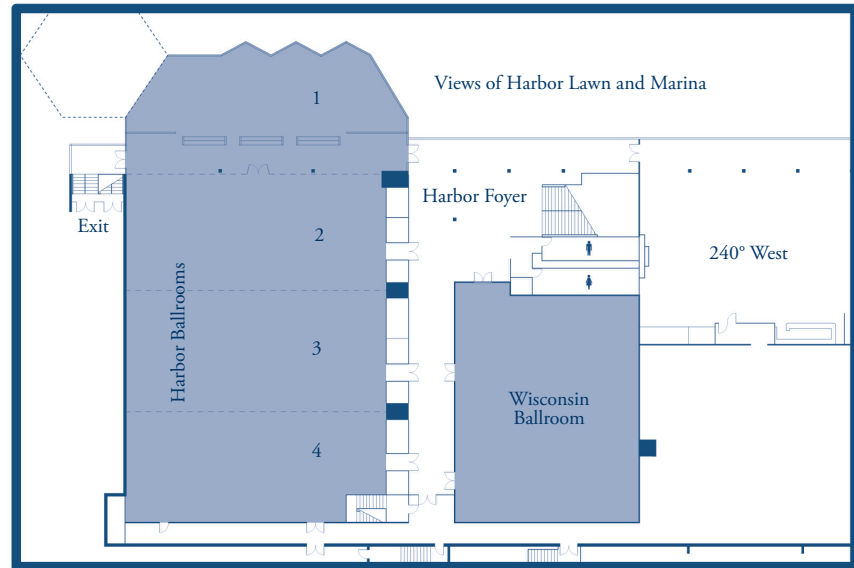

MAP KEY

- A. The Waterfront (lower level)
- B. Waterfront Gift Shops and Business Center (lower level)
- C. Harbor Ballrooms (upper level)
- D. 240°West/Bar West (upper level)
- E. Porto (upper level)
- F. Café Latte (upper level)
- G. Geneva Lake Meeting Rooms and Business Center (lower level)
- H-J. Marina Rooms 1(H), 2(I), 3(J) (upper level)

Harbor Lawn / Patio

Meeting / Conference / Wedding Space